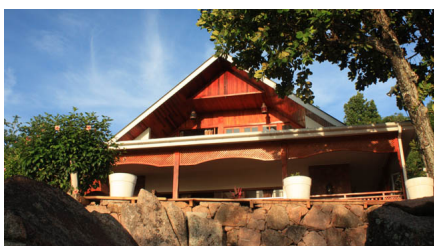

□

LOCALISATION

JavaScript must be enabled in order for you to use Google Maps. However, it seems JavaScript is either disabled or not supported by your browser. To view Google Maps, enable JavaScript by changing your browser options, and then try again.